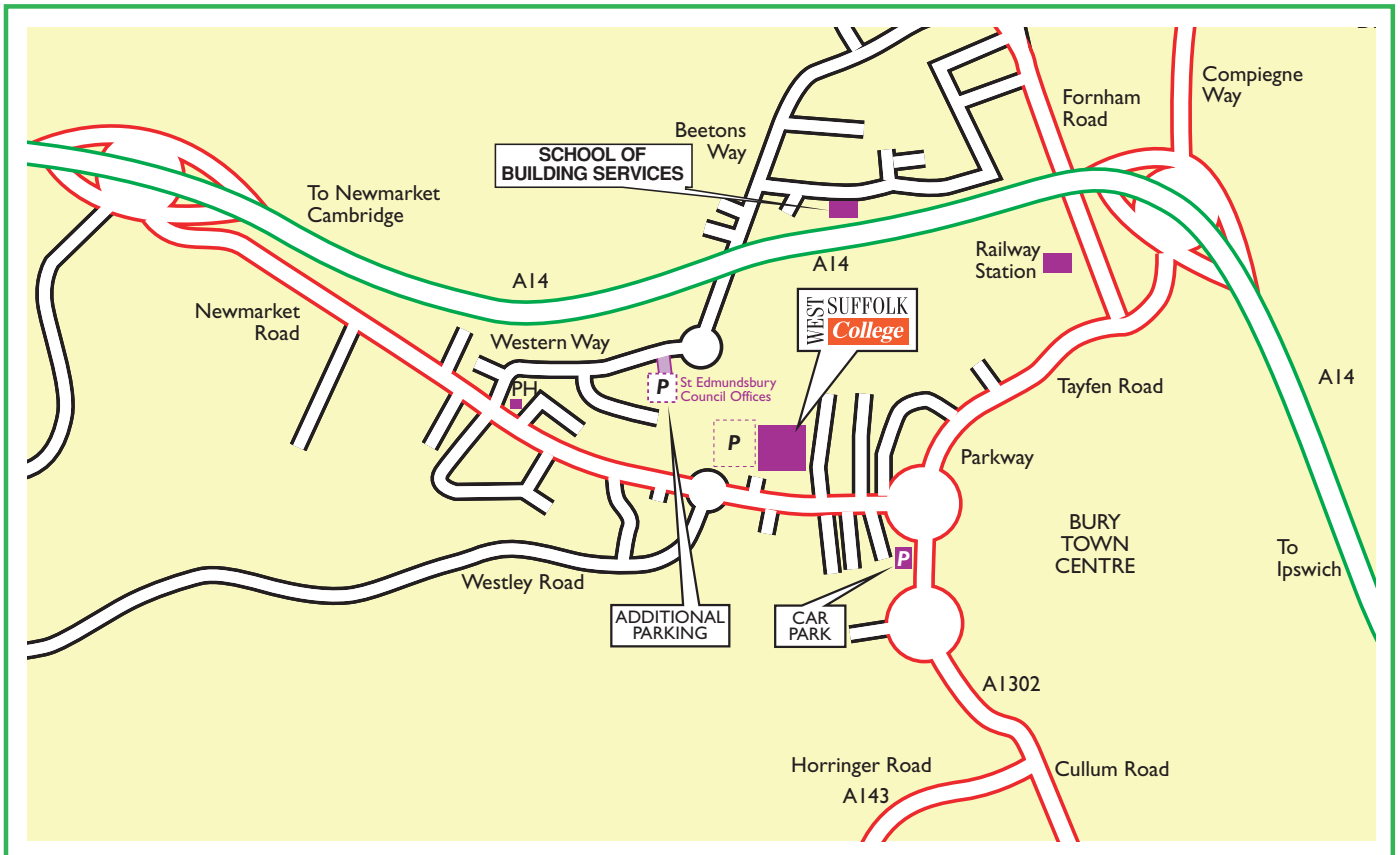

## How to find us

West Suffolk College is situated 1.5km west of Bury St Edmunds town centre, bus and rail stations and 1.5km from the A14 (Bury St Edmunds West) junction. Take this exit and follow the road straight into town, over one set of traffic lights (Minden Motors on the right, Minden Rose pub on left), over the mini roundabout and turn left (immediately after the old Barracks wall) into the main College site. Follow the road round to the left and the car park attendants will direct you appropriately.

Car parking on the College site is limited and there is a charge for students, and for visitors without a prior arrangement. Additional car parking is available at the Parkway multi-storey car park 600m east of the College (see map).